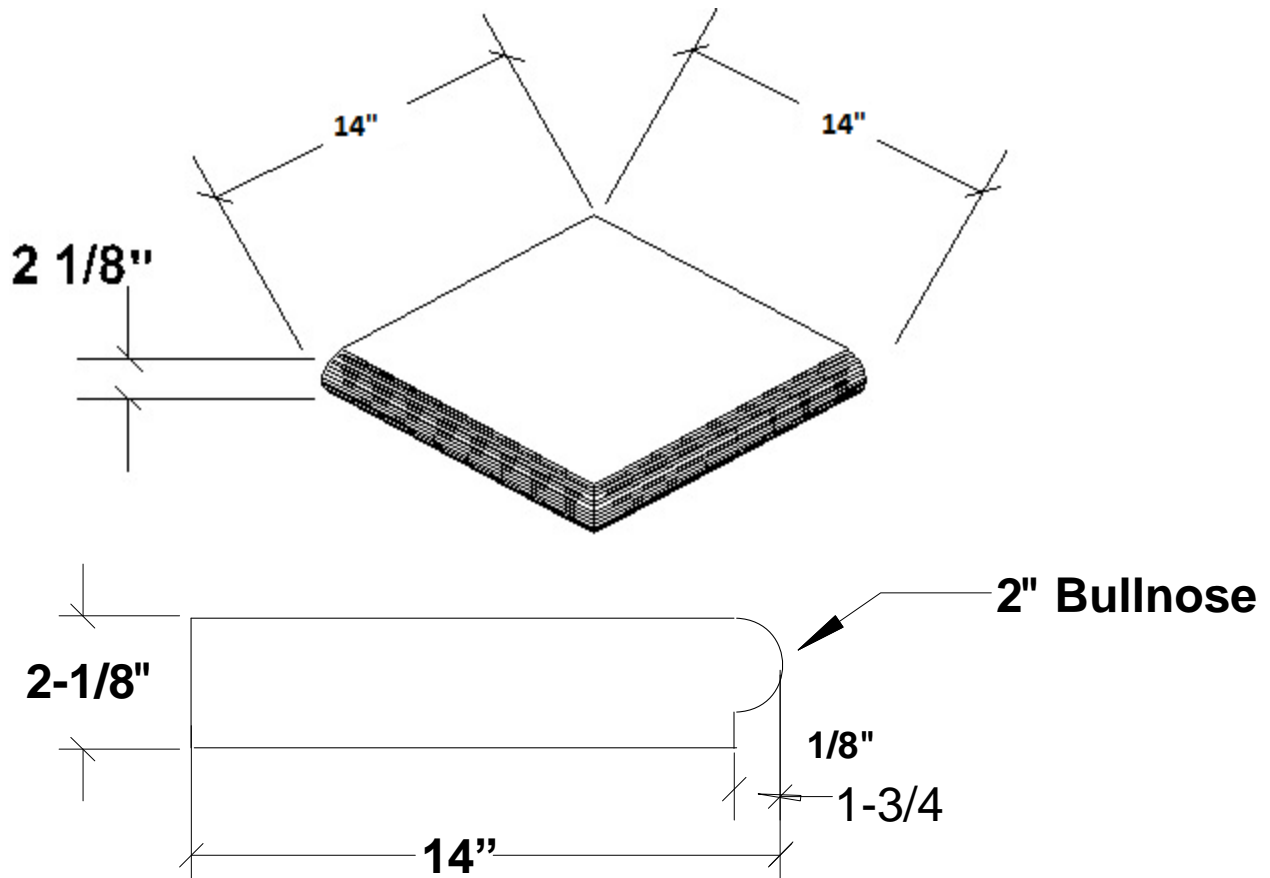

DFW COPING

Product Series (112BN) Bullnose Coping
24" Column Caps (4 required)

Part #	Description	Color	Weight	Height "	Width "	Length "
112BNCOSW	12" x 12" Outside Corner	White	27 lbs	2 1/8"	14"	14"
112BNCOST	12" x 12" Outside Corner	Tan	27 lbs	2 1/8"	14"	14"
112BNCOSA	12" x 12" Outside Corner	Adobe	27 lbs	2 1/8"	14"	14"
112BNCOSG	12" x 12" Outside Corner	Light Gray	27 lbs	2 1/8"	14"	14"
112BNCOSB	12" x 12" Outside Corner	Dark Gray	27 lbs	2 1/8"	14"	14"
112BNCOSL	12" x 12" Outside Corner	Latte	27 lbs	2 1/8"	14"	14"
112BNCOSS	12" x 12" Outside Corner	Special Order	27 lbs	2 1/8"	14"	14"

Product Series (112BN) Bullnose Coping

2334 Glenda Lane, Dallas, TX 75229 Phone: 972-243-1631 Fax: 972-247-9547 Email: dfwcoping@outlook.com
website: www.dfwcoping.com