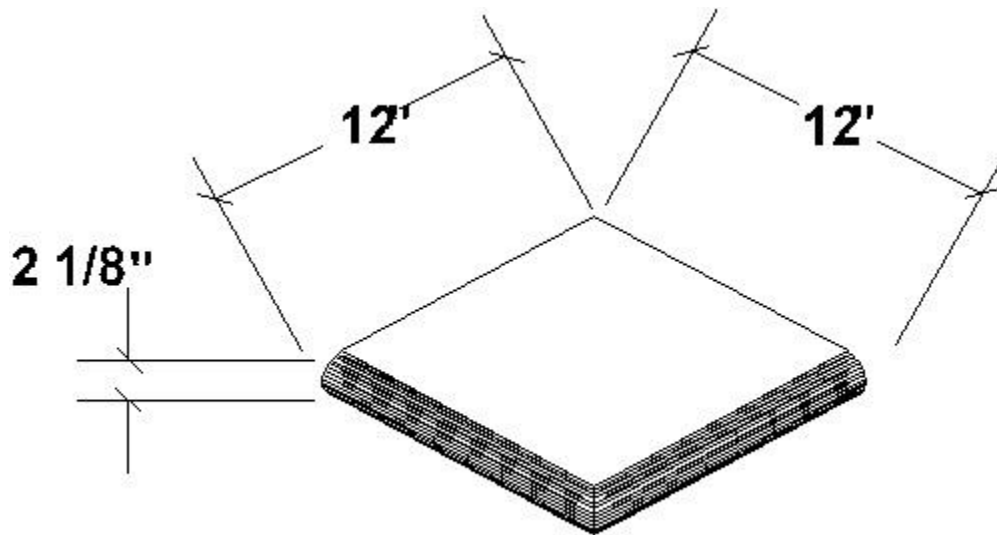

DFW COPING

Product Series (112BN) Bullnose Coping
OUTSIDE CORNER or 18" Column Caps (4 required)

Part #	Description	Color	Weight	Height "	Width "	Length "
112BNCOSW	12" x 12" Outside Corner	White	24 lbs	2 1/8"	12"	12"
112BNCOST	12" x 12" Outside Corner	Tan	24 lbs	2 1/8"	12"	12"
112BNCOSA	12" x 12" Outside Corner	Adobe	24 lbs	2 1/8"	12"	12"
112BNCOSG	12" x 12" Outside Corner	Light Gray	24 lbs	2 1/8"	12"	12"
112BNCOSB	12" x 12" Outside Corner	Dark Gray	24 lbs	2 1/8"	12"	12"
112BNCOSL	12" x 12" Outside Corner	Latte	24 lbs	2 1/8"	12"	12"
112BNCOSS	12" x 12" Outside Corner	Special Order	24 lbs	2 1/8"	12"	12"