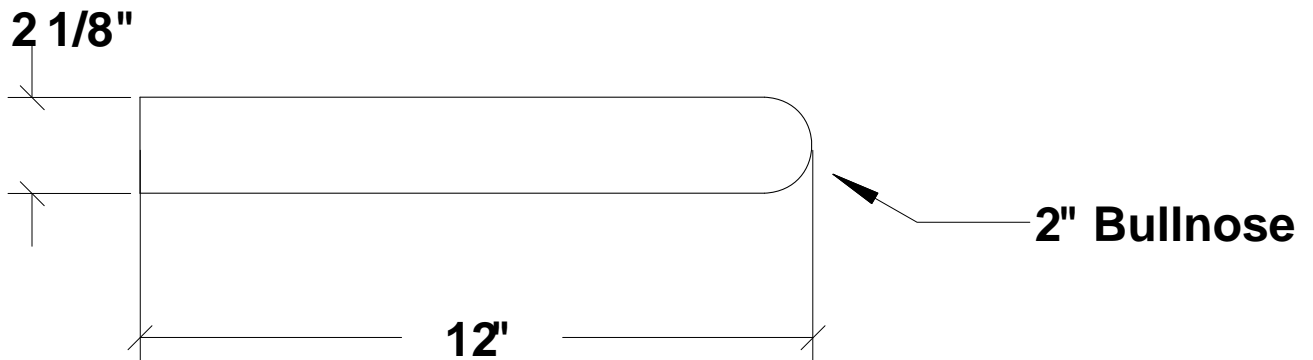

DFW COPING

Product Series (112BN) Bullnose Coping
OUTSIDE CORNER or 18" Column Caps (4 required)

Part #	Description	Color	Weight	Height "	Width "	Length "
112BNCOSW	12" x 12" Outside Corner	White	24 lbs	2 1/8"	12"	12"
112BNCOST	12" x 12" Outside Corner	Tan	24 lbs	2 1/8"	12"	12"
112BNCOSA	12" x 12" Outside Corner	Adobe	24 lbs	2 1/8"	12"	12"
112BNCOSG	12" x 12" Outside Corner	Light Gray	24 lbs	2 1/8"	12"	12"
112BNCOSB	12" x 12" Outside Corner	Dark Gray	24 lbs	2 1/8"	12"	12"
112BNCOSL	12" x 12" Outside Corner	Latte	24 lbs	2 1/8"	12"	12"
112BNCOSS	12" x 12" Outside Corner	Special Order	24 lbs	2 1/8"	12"	12"