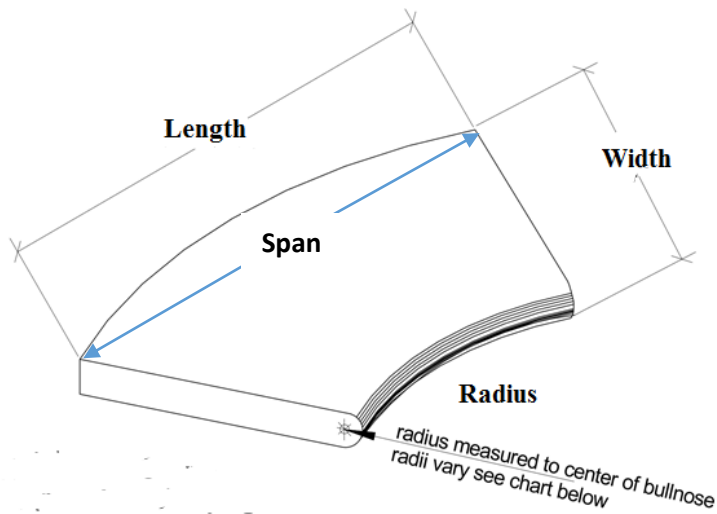

DFW COPING

Radius Bullnose Pool Coping

Part #	Description	Color	Weight	Radius (in feet)	Height "	Span "
112BN005W	½ ft. Radius Bullnose Coping	White	45.2 lbs	1/2	2 1/8"	24"
112BN010W	1 ft. Radius Bullnose Coping	White	45.2 lbs	1	2 1/8"	18"
112BN015W	1 ½ ft. Radius Bullnose Coping	White	45.2 lbs	1 1/2	2 1/8"	22"
112BN020W	2 ft. Radius Bullnose Coping	White	45.2 lbs	2	2 1/8"	24"
112BN030W	3 ft. Radius Bullnose Coping	White	45.2 lbs	3	2 1/8"	24"
112BN040W	4 ft. Radius Bullnose Coping	White	45.2 lbs	4	2 1/8"	24"
112BN050W	5 ft. Radius Bullnose Coping	White	45.2 lbs	5	2 1/8"	24"
112BN060W	6 ft. Radius Bullnose Coping	White	45.2 lbs	6	2 1/8"	24"
112BN070W	7 ft. Radius Bullnose Coping	White	45.2 lbs	7	2 1/8"	24"
112BN080W	8 ft. Radius Bullnose Coping	White	45.2 lbs	8	2 1/8"	24"
112BN090W	9 ft. Radius Bullnose Coping	White	45.2 lbs	9	2 1/8"	24"
112BN100W	10 ft. Radius Bullnose Coping	White	45.2 lbs	10	2 1/8"	24"
112BN120W	12 ft. Radius Bullnose Coping	White	45.2 lbs	12	2 1/8"	24"
112BN160W	16 ft. Radius Bullnose Coping	White	45.2 lbs	16	2 1/8"	24"
112BN220W	22 ft. Radius Bullnose Coping	White	45.2 lbs	22	2 1/8"	24"
112BN300W	30 ft. Radius Bullnose Coping	White	45.2 lbs	30	2 1/8"	24"
112BN500W	50 ft. Radius Bullnose Coping	White	45.2 lbs	50	2 1/8"	24"
112BN650W	65 ft. Radius Bullnose Coping	White	45.2 lbs	65	2 1/8"	24"