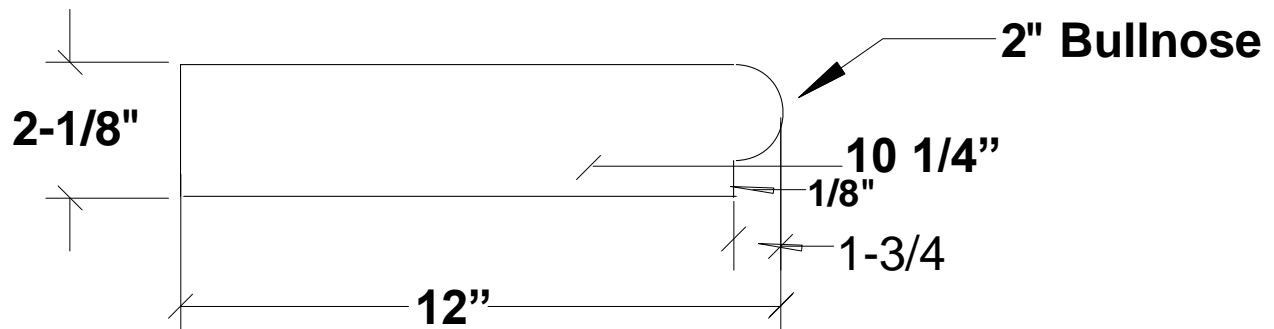

DFW COPING

Product Series: 112BN0ST & 112BN0J0

19BN0ST & 19BN0J0

Straight Bullnose

Series 112BN0ST, 112BN0J0, 19BN0ST & 19BN0J0