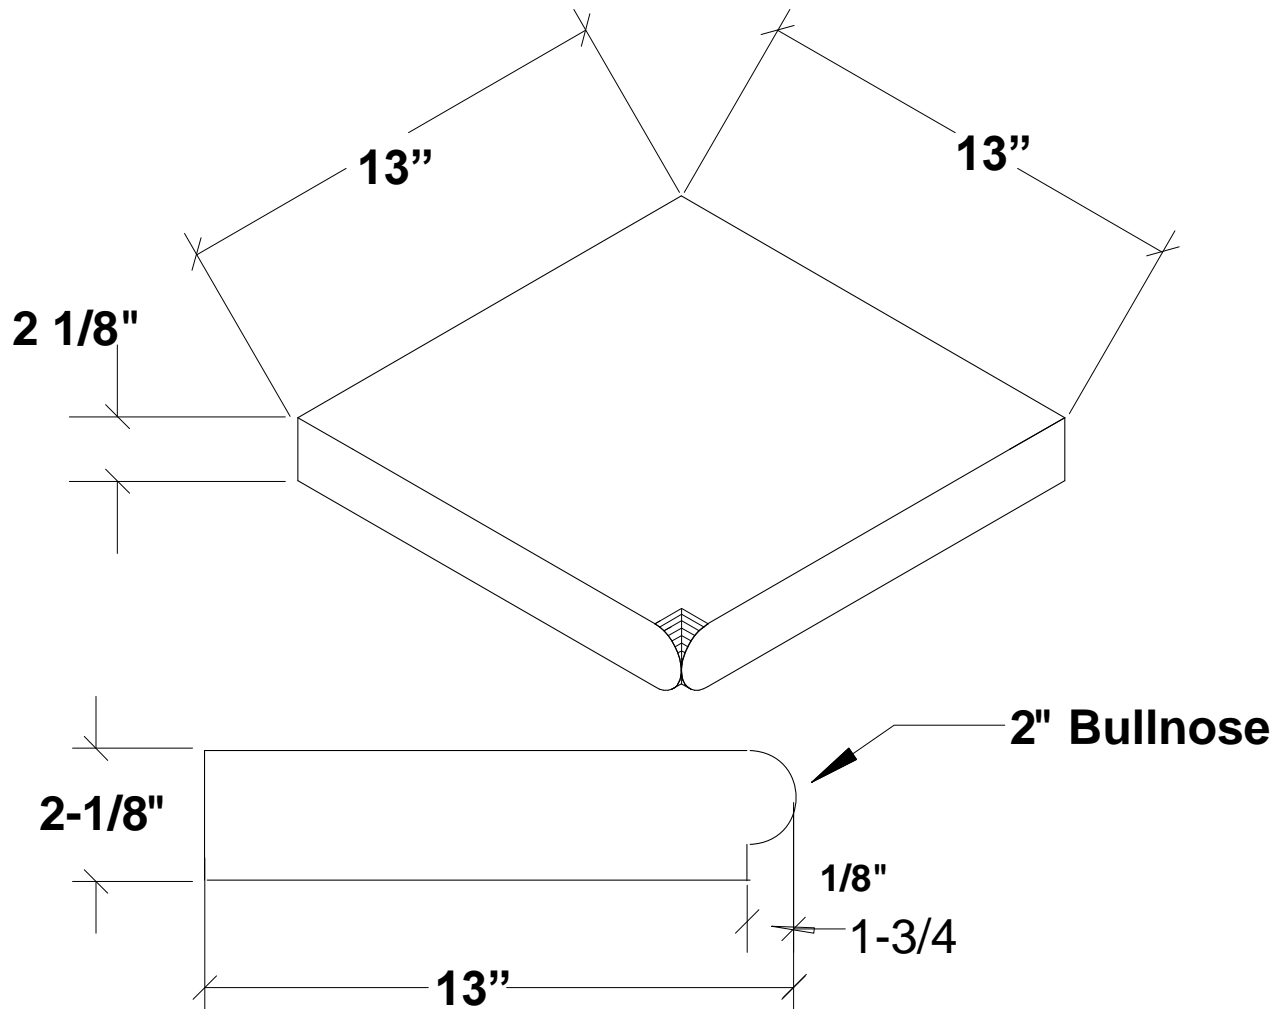

# DFW COPING

**Product Series ( 112BN ) Bullnose Coping**  
**24" Column Caps ( 4 required )**

Part #	Description	Color	Weight	Height "	Width "	Length "
112BNCOSW	12" x 12" Outside Corner	White	27 lbs	2 1/8"	14"	14"
112BNCOST	12" x 12" Outside Corner	Tan	27 lbs	2 1/8"	14"	14"
112BNCOSA	12" x 12" Outside Corner	Adobe	27 lbs	2 1/8"	14"	14"
112BNCOSG	12" x 12" Outside Corner	Light Gray	27 lbs	2 1/8"	14"	14"
112BNCOSB	12" x 12" Outside Corner	Dark Gray	27 lbs	2 1/8"	14"	14"
112BNCOSL	12" x 12" Outside Corner	Latte	27 lbs	2 1/8"	14"	14"
112BNCOSS	12" x 12" Outside Corner	Special Order	27 lbs	2 1/8"	14"	14"

## INSIDE CORNER

Part #	Description	Color	Weight	Height "	Width "	Length "
112BNCISW	13" x 13" Inside Corner	White	26 lbs	2 1/8"	13"	13"
112BNCIST	13" x 13" Inside Corner	Tan	26 lbs	2 1/8"	13"	13"
112BNCISA	13" x 13" Inside Corner	Adobe	26 lbs	2 1/8"	13"	13"
112BNCISG	13" x 13" Inside Corner	Light Gray	26 lbs	2 1/8"	13"	13"
112BNCISB	13" x 13" Inside Corner	Dark Gray	26 lbs	2 1/8"	13"	13"
112BNCISL	13" x 13" Inside Corner	Latte	26 lbs	2 1/8"	13"	13"
112BNCISS	13" x 13" Inside Corner	Special Order	26 lbs	2 1/8"	13"	13"