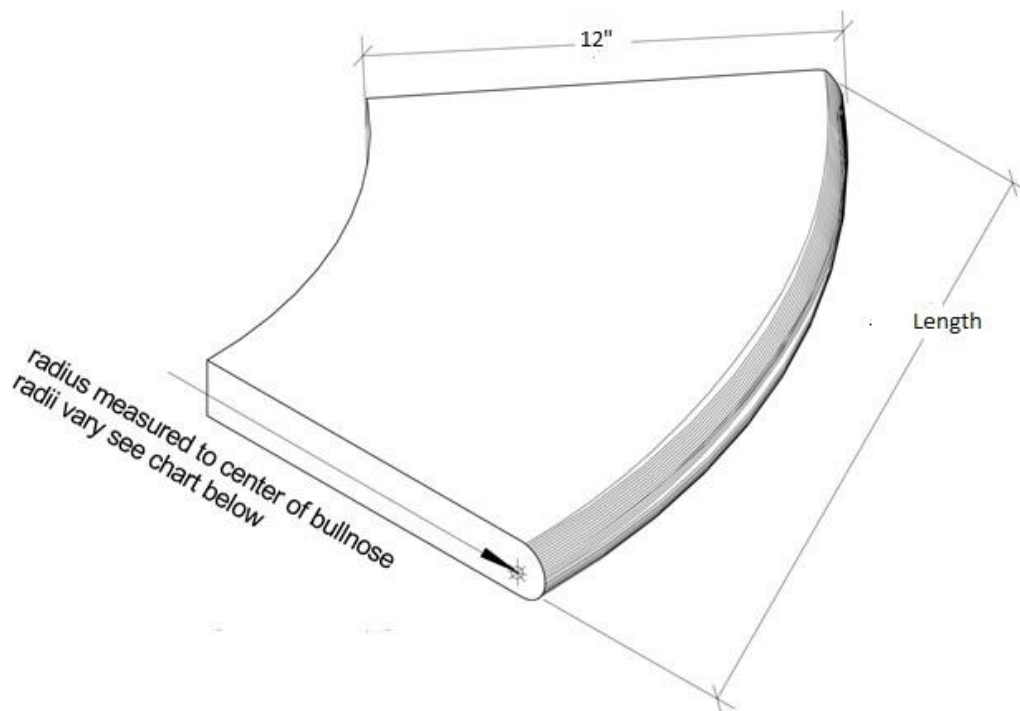

DFW COPING

Product Series (112BN) Bullnose Coping Reverse Radius Bullnose Coping

**REVERSE
Radius
Bullnose
Pool
Coping**

Part #	Description	Color	Weight	Radius (in feet)	Height "	Length "
112BN010WR	1 ft. Reverse Bullnose Coping	White	45.2 lbs	1	2 1/8"	18"
112BN020WR	2 ft. Reverse Bullnose Coping	White	45.2 lbs	2	2 1/8"	20"
112BN030WR	3 ft. Reverse Bullnose Coping	White	45.2 lbs	3	2 1/8"	24"
112BN040WR	4 ft. Reverse Bullnose Coping	White	45.2 lbs	4	2 1/8"	24"
112BN050WR	5 ft. Reverse Bullnose Coping	White	45.2 lbs	5	2 1/8"	24"
112BN060WR	6 ft. Reverse Bullnose Coping	White	45.2 lbs	6	2 1/8"	24"
112BN070WR	7 ft. Reverse Bullnose Coping	White	45.2 lbs	7	2 1/8"	24"
112BN080WR	8 ft. Reverse Bullnose Coping	White	45.2 lbs	8	2 1/8"	24"
112BN090WR	9 ft. Reverse Bullnose Coping	White	45.2 lbs	9	2 1/8"	24"
112BN100WR	10 ft. Reverse Bullnose Coping	White	45.2 lbs	10	2 1/8"	24"
112BN120WR	12 ft. Reverse Bullnose Coping	White	45.2 lbs	12	2 1/8"	24"
112BN160WR	16 ft. Reverse Bullnose Coping	White	45.2 lbs	16	2 1/8"	24"
112BN220WR	22 ft. Reverse Bullnose Coping	White	45.2 lbs	22	2 1/8"	24"
112BN300WR	30 ft. Reverse Bullnose Coping	White	45.2 lbs	30	2 1/8"	24"
112BN500WR	50 ft. Reverse Bullnose Coping	White	45.2 lbs	50	2 1/8"	24"
112BN650WR	65 ft. Reverse Bullnose Coping	White	45.2 lbs	65	2 1/8"	24"