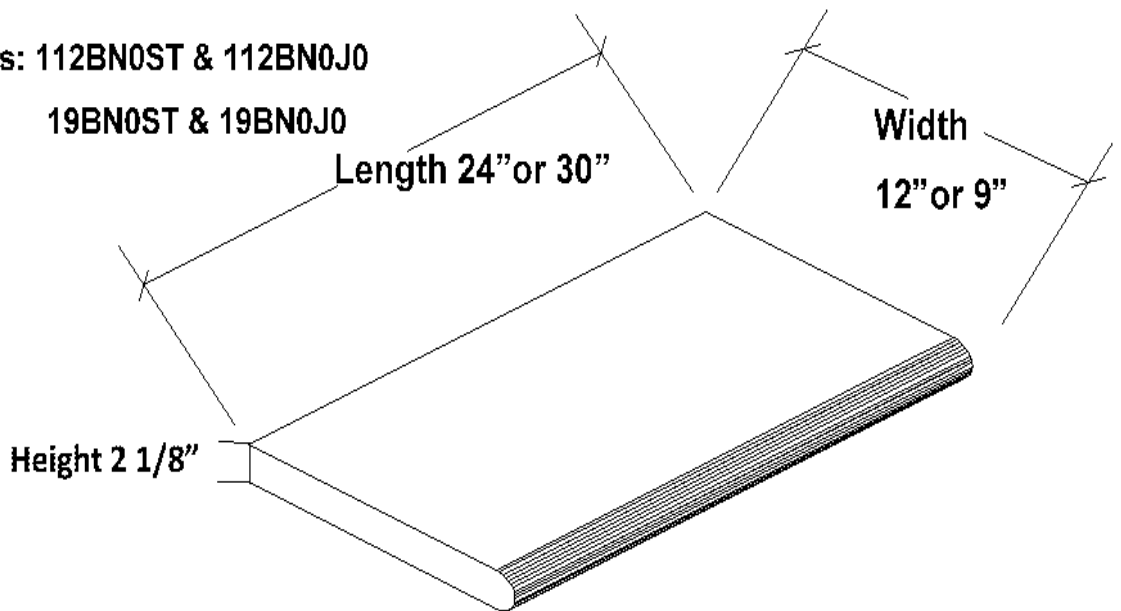

DFW COPING

Product Series: 112BN0ST & 112BN0J0

19BN0ST & 19BN0J0

Straight Bullnose

Series 112BN0ST, 112BN0J0, 19BN0ST & 19BN0J0