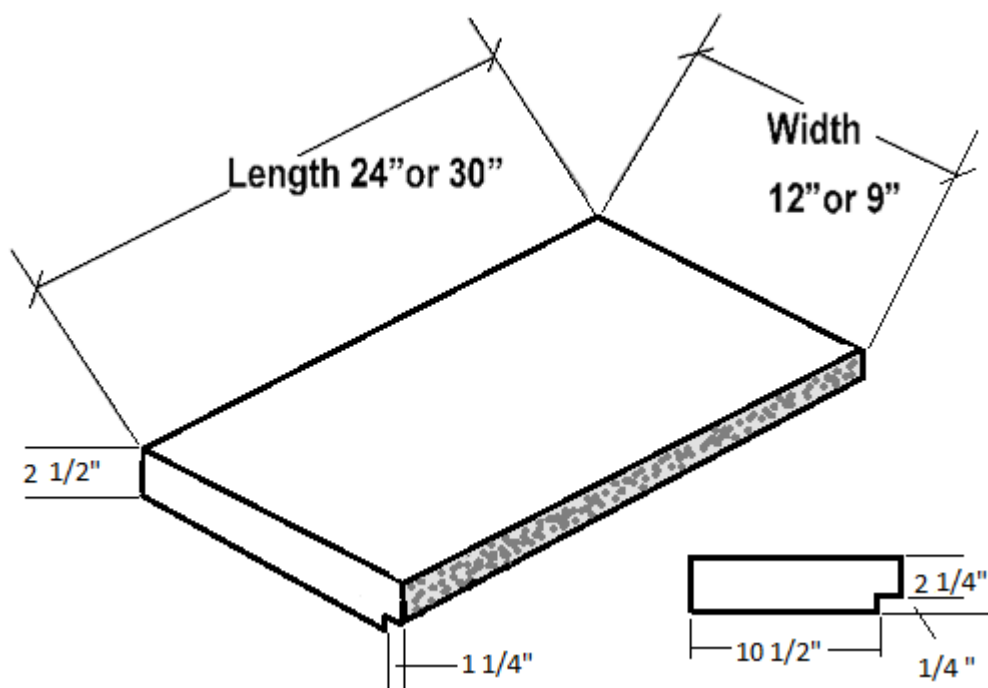

DFW COPING

Straight Rock Face Series 112RF, 19RF

Part #	Description	Color	Weight	Width "	Height "	Length "
112RF0STW	Rock Face Pool Coping	White	48 lbs	12"	2 1/8"	24"
112RF0STT	Rock Face Pool Coping	Tan	48 lbs	12"	2 1/8"	24"
112RF0STA	Rock Face Pool Coping	Adobe	48 lbs	12"	2 1/8"	24"
112RF0STG	Rock Face Pool Coping	Light Gray	48 lbs	12"	2 1/8"	24"
112RF0STB	Rock Face Pool Coping	Dark Gray	48 lbs	12"	2 1/8"	24"
112RF0STL	Rock Face Pool Coping	Latte	48 lbs	12"	2 1/8"	24"
112RF0STS	Rock Face Pool Coping	Special Order	48 lbs	12"	2 1/8"	24"
19RF0STW	Rock Face Pool Coping	White	35 lbs	9"	2 1/8"	24"
19RF0STT	Rock Face Pool Coping	Tan	35 lbs	9"	2 1/8"	24"
19RF0STA	Rock Face Pool Coping	Adobe	35 lbs	9"	2 1/8"	24"
19RF0STG	Rock Face Pool Coping	Light Gray	35 lbs	9"	2 1/8"	24"
19RF0STB	Rock Face Pool Coping	Dark Gray	35 lbs	9"	2 1/8"	24"
19RF0STL	Rock Face Pool Coping	Latte	35 lbs	9"	2 1/8"	24"
19RF0STS	Rock Face Pool Coping	Special Order	35 lbs	9"	2 1/8"	24"