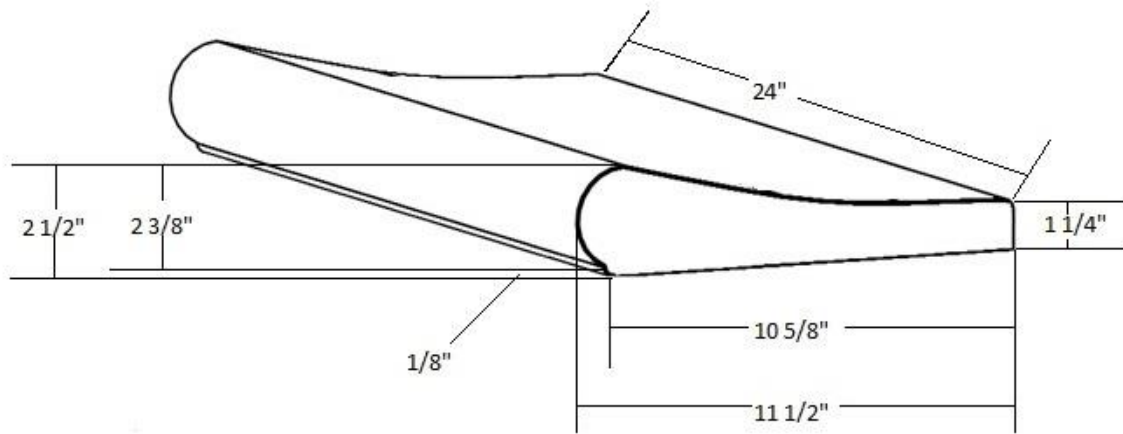

DFW COPING

Safety Grip Coping **Series 1SG0S, 1SG0J0**

One of the oldest and most used types of pool coping on the market and is becoming very popular in the residential remodeling business; replacing thinner natural rock or Brick style coping that is flaking away.