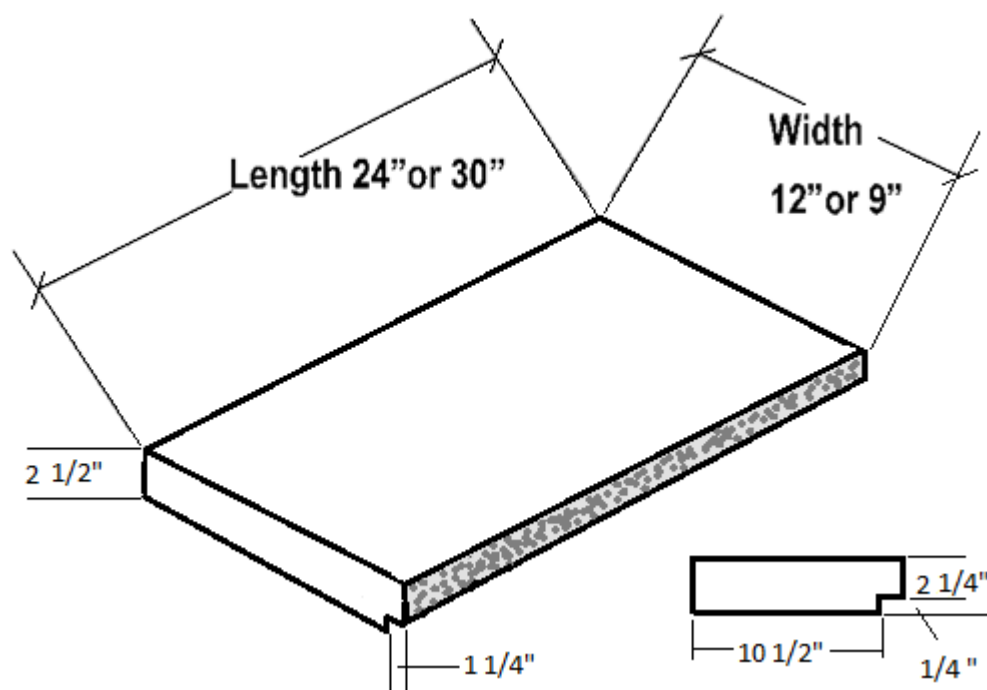

DFW COPING

Straight Rock Face Series 112RF0ST, 19RF0ST

Part #	Description	Color	Weight	Width "	Height "	Length "
112RF0STWT	Rock Face Pool Coping	White	48 lbs	12"	2 1/8"	24"
112RF0STTT	Rock Face Pool Coping	Tan	48 lbs	12"	2 1/8"	24"
112RF0STAT	Rock Face Pool Coping	Adobe	48 lbs	12"	2 1/8"	24"
112RF0STGT	Rock Face Pool Coping	Light Gray	48 lbs	12"	2 1/8"	24"
112RF0STBT	Rock Face Pool Coping	Dark Gray	48 lbs	12"	2 1/8"	24"
112RF0STLT	Rock Face Pool Coping	Latte	48 lbs	12"	2 1/8"	24"
112RF0STST	Rock Face Pool Coping	Special Order	48 lbs	12"	2 1/8"	24"
19RF0STWT	Rock Face Pool Coping	White	35 lbs	9"	2 1/8"	24"
19RF0STTT	Rock Face Pool Coping	Tan	35 lbs	9"	2 1/8"	24"
19RF0STAT	Rock Face Pool Coping	Adobe	35 lbs	9"	2 1/8"	24"
19RF0STGT	Rock Face Pool Coping	Light Gray	35 lbs	9"	2 1/8"	24"
19RF0STBT	Rock Face Pool Coping	Dark Gray	35 lbs	9"	2 1/8"	24"
19RF0STLT	Rock Face Pool Coping	Latte	35 lbs	9"	2 1/8"	24"
19RF0STST	Rock Face Pool Coping	Special Order	35 lbs	9"	2 1/8"	24"