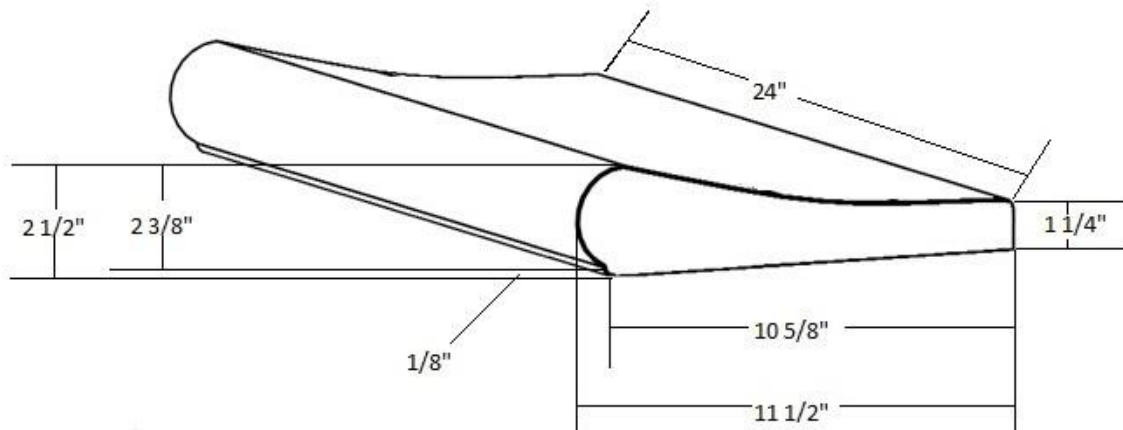

DFW COPING

Safety Grip Coping **Series 1SG0ST, 1SG0J0**

One of the oldest and most used types of pool coping on the market and is becoming very popular in the residential remodeling business; replacing thinner natural rock or Brick style coping that is flaking away.